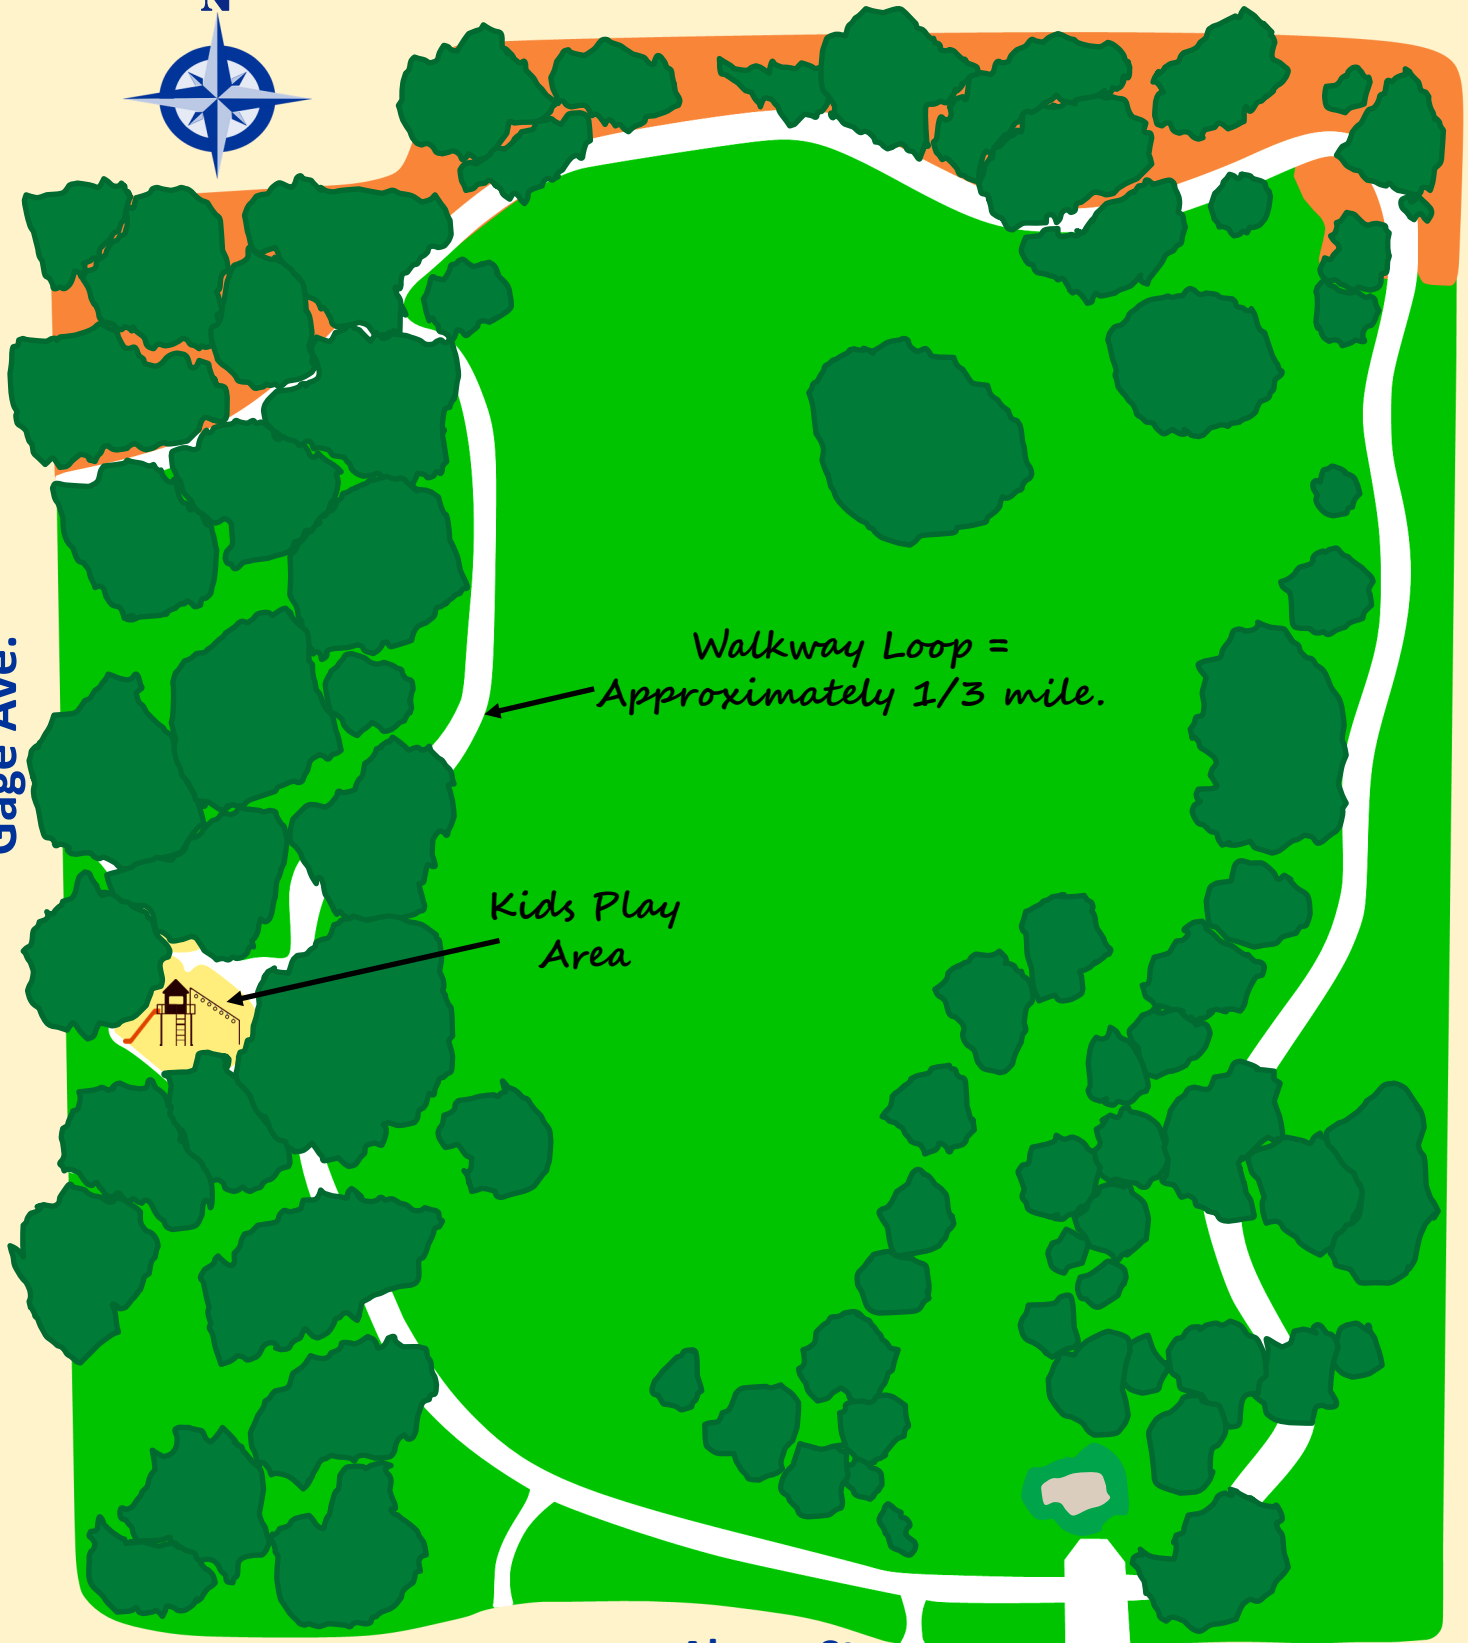

Atherwood Park

2271 Alamo St., Simi Valley, CA 93065

Gage Ave.

Alamo St.

The depiction of the park is an artistic representation and may not be to scale. This rendering is intended to be used as a general reference. Some amenities may be reservable only and/or may be temporarily out of service. Please see park webpages for details.